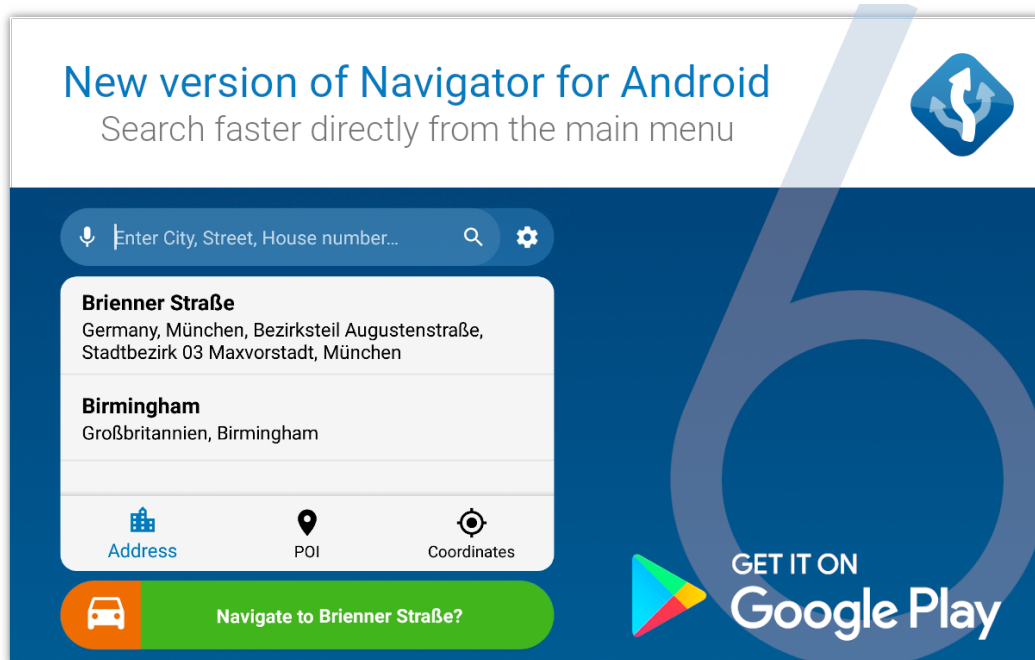

Navigator 6 with a new menu design and online search

A new version of MapFactor Navigator for Android is now available.

Navigator 6 brings major improvements, especially to the user interface. Here is an overview of the most notable changes:

New map zoom

Version 6 also includes a **new zoom bar** on the map. Simply press and hold the +- button on the right side of your screen (visible when moving a map) and move it up and down to achieve the desired zoom (a supportive blue scale ruler appears on the right side of the screen).

Further improvements and changes include:

- **E-shop** redesigned and connected fully to your Google account
- **Dynamic shortcuts** – long-press on the Navigator launcher icon displays a list of your Favourites and lets you navigate directly to your favourite destination.
- Vehicle manager – scroll horizontally to pick the desired vehicle profile
- A new easier to read **infopanel font**
- New app option to enable larger main menu buttons