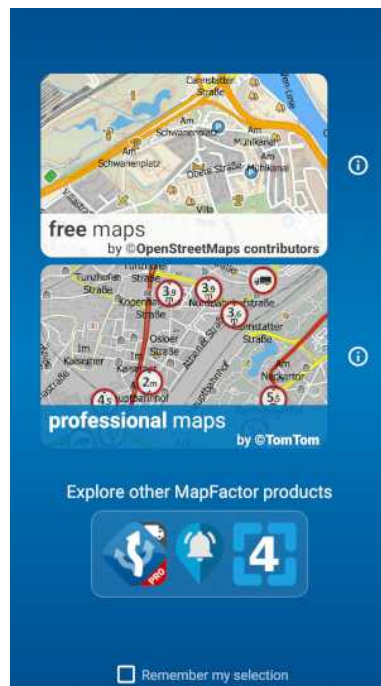

Searching countries in Map Manager

Navigator offers map data coverage of more than 200 territories all over the world. Both in the free OSM maps and in the professional TomTom maps. We have now made searching countries from this long list easier and faster.

Download links – Navigator on Google Play:

- **Navigator FREE** – free offline GPS navigation for standard vehicles and pedestrians with OSM maps
<https://play.google.com/store/apps/details?id=com.mapfactor.navigator>
- **Navigator CAR PRO** – professional GPS navigation for standard vehicles with offline TomTom maps and all additional features
https://play.google.com/store/apps/details?id=com.mapfactor.navigator_pro_car
- **Navigator TRUCK PRO** – professional GPS navigation for large vehicles (trucks, lorries, busses, motorhomes, caravans) with offline TomTom Truck maps and all additional features
https://play.google.com/store/apps/details?id=com.mapfactor.navigator_pro_truck

Further information

- press releases: <https://www.mapfactor.com/en/about/press-releases/>
- product web: <https://navigatorfree.mapfactor.com>

Navigator screenshots

Welcome screen with map data selection

Search in Favourites on Android Auto

Search in Map manager in the phone app and on Android Auto

Navigation screen in the phone app

Navigation screen on Android Auto device

Fullscreen mode on Android Auto