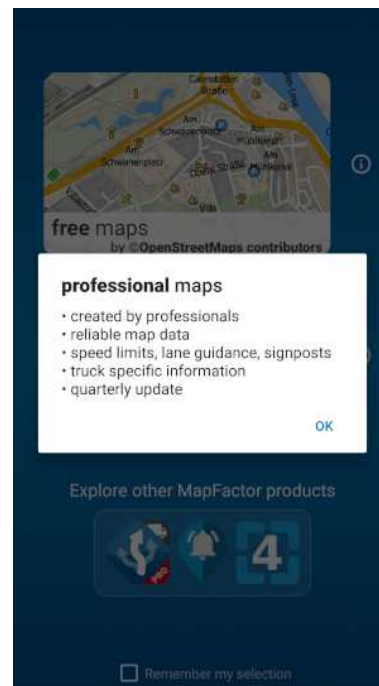

Download links – Navigator on Google Play:

- **Navigator FREE** – free offline GPS navigation for standard vehicles and pedestrians with OSM maps
<https://play.google.com/store/apps/details?id=com.mapfactor.navigator>
- **Navigator CAR PRO** – professional GPS navigation for standard vehicles with offline TomTom maps and all additional features
https://play.google.com/store/apps/details?id=com.mapfactor.navigator_pro_car
- **Navigator TRUCK PRO** – professional GPS navigation for large vehicles (trucks, lorries, busses, motorhomes, caravans) with offline TomTom Truck maps and all additional features
https://play.google.com/store/apps/details?id=com.mapfactor.navigator_pro_truck

Further information

- press releases: <https://www.mapfactor.com/en/about/press-releases/>
- product web: <https://navigatorfree.mapfactor.com>

Navigator screenshots

Welcome screen with map data selection

Search in Favourites on Android Auto

Search in Map manager in the phone app and on Android Auto

Navigation screen in the phone app

Navigation screen on Android Auto device

Fullscreen mode on Android Auto