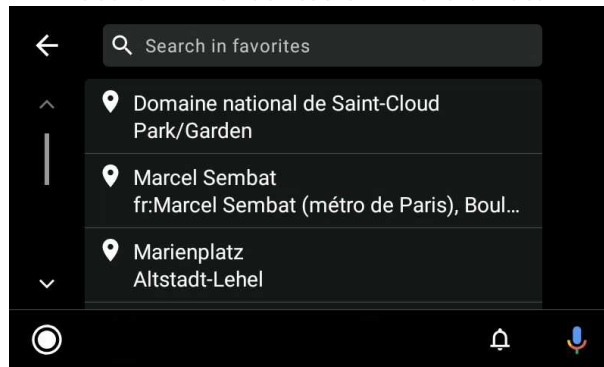

Further information

- press releases: <https://www.mapfactor.com/en/about/press-releases/>
- product web: <https://navigatorfree.mapfactor.com>

Navigator screenshots

Welcome screen with map data selection

Search in Favourites on Android Auto

Search in Map manager in the phone app and on Android Auto

Navigation screen in the phone app

Navigation screen on Android Auto device

Fullscreen mode on Android Auto