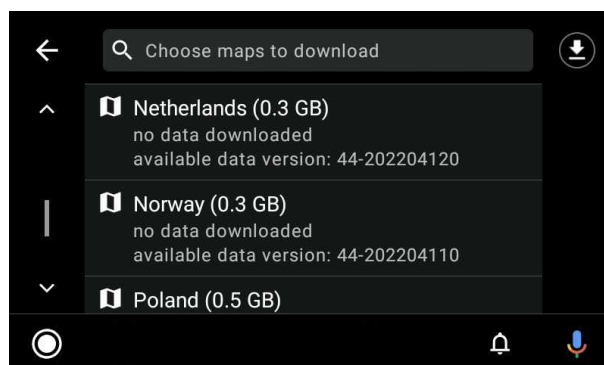

Navigation screen in the phone app

Search in Map manager in the phone app and on Android Auto