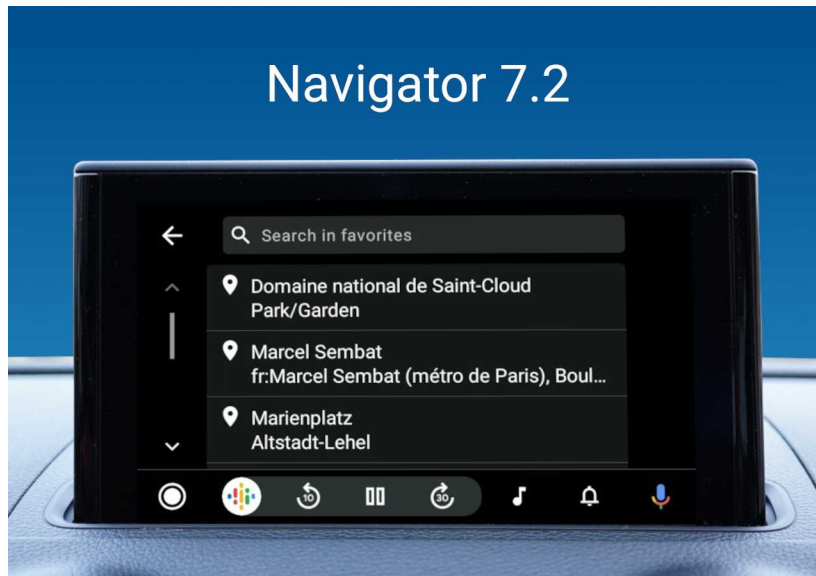

MapFactor Navigator 7.2 brings further enhancements to all versions including Android Auto

The previous [7.1 version](#) of MapFactor Navigator brought fullscreen mode and map gestures to Android Auto as well as searching within POI search results in the phone app. Now [Navigator 7.2](#) comes with further handy features for both smartphones and Android Auto.