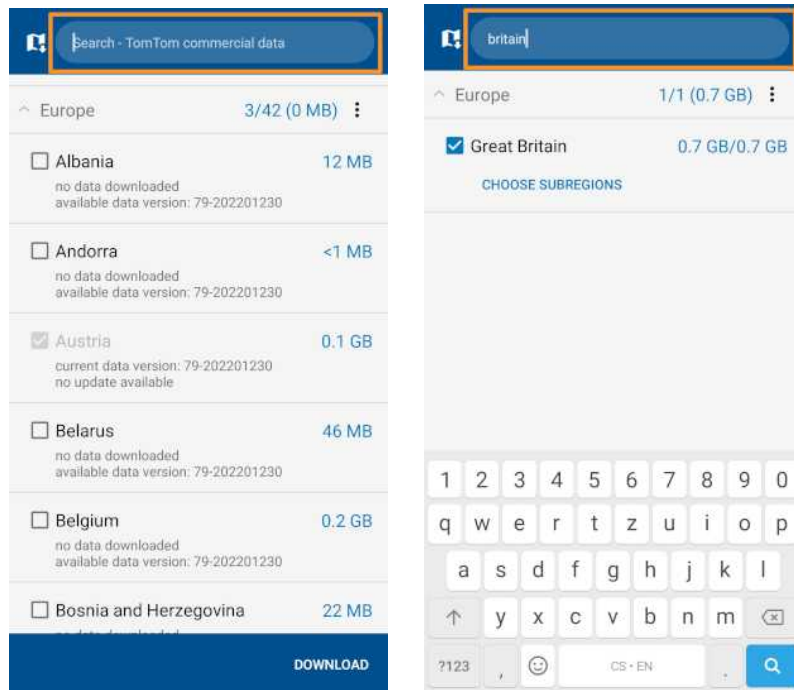

Further information

- press releases: <https://www.mapfactor.com/en/about/press-releases/>
- product web: <https://navigatorfree.mapfactor.com>

Navigator screenshots

Welcome screen with map data selection

Search in Favourites on Android Auto

Search in Map manager in the phone app and on Android Auto

Navigation screen in the phone app

Navigation screen on Android Auto device

Fullscreen mode on Android Auto