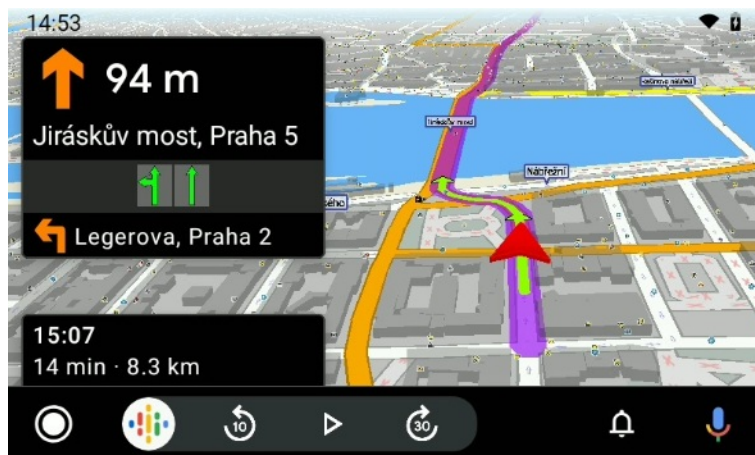

## Screenshots of Navigator 7 on Android Auto

Navigator 7 (Android Auto) - navigation screen with directions, lane assistant and route info

Navigator 7 (Android Auto) - 2D map with position, Live HD Traffic and further options

Navigator 7 (Android Auto) - One-line search

Navigator 7 (Android Auto) - Alternative routes

Navigator 7 (Android Auto) – 3D navigation screen, lane guidance and further route information