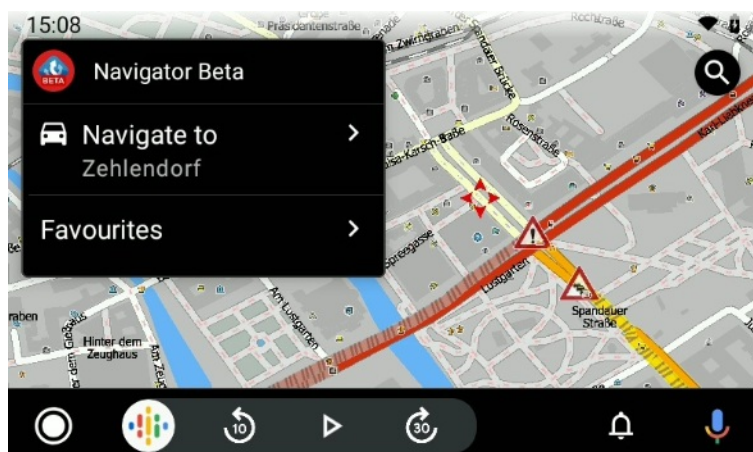

Drivers will be now able to use MapFactor Navigator on their inbuilt [car displays with Android Auto connectivity](#). Because they will not need to check their smartphone displays, driving will be safer and more comfortable. Thanks to the offline map data Navigator on Android Auto will provide directions even without an internet connection.

What stays and what comes new with Navigator 7 for Android Auto?

- still an offline and free gps navigation with voice turn-by-turn guidance,
- fully compatible with Android Auto,
- still easy to use – just Plug and Play!
- not distracting driver's attention during navigation,
- navigation with Google Assistant commands (navigate to..., search for...),
- offers up to 6 favourite items,
- other Navigator features for Android Auto also available:
  - lane assistant
  - Live HD Traffic
  - alternative routes
  - 2D / 3D map mode
  - day / night app mode
- supports one-line searching,
- comes with new notification on the phone,
- meets the strict Google requirements.

## New professional TomTom maps

The new TomTom map update brings **new territories** all over the world and a change from the concept of an individual map purchase to an **advantageous one-year regional map subscription** which includes also all quarterly map updates. The customers thus always have up-to-date maps on hand.

## Screenshots of Navigator 7 on Android Auto

Navigator 7 (Android Auto) - navigation screen with directions, lane assistant and route info

Navigator 7 (Android Auto) - 2D map with position, Live HD Traffic and further options