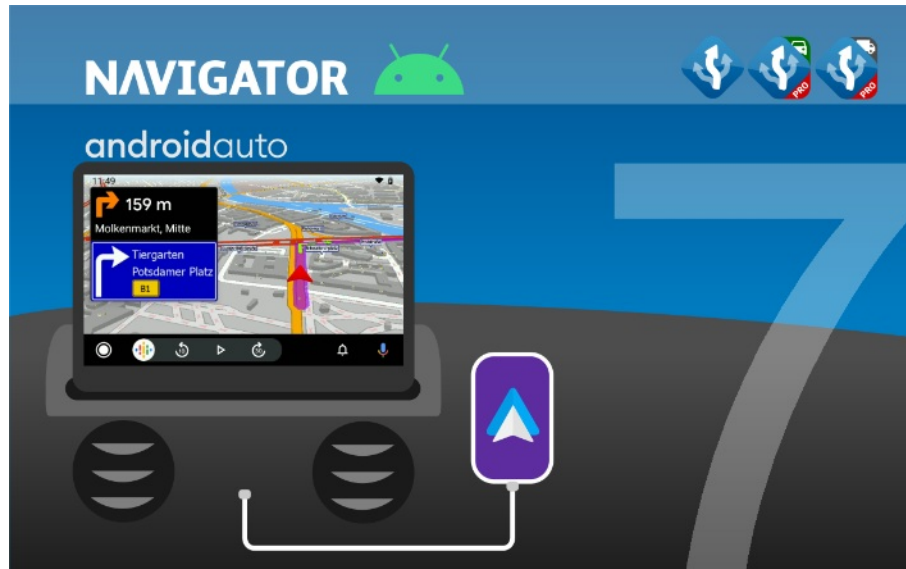

## MapFactor Navigator 7 with Android Auto connectivity – for free

MapFactor Navigator is one of the first offline GPS navigation apps for Android Auto. And what is more it is free.

Drivers will be now able to use MapFactor Navigator on their inbuilt [car displays with Android Auto connectivity](#). Because they will not need to check their smartphone displays, driving will be safer and more comfortable. Thanks to the offline map data Navigator on Android Auto will provide directions even without an internet connection.

What stays and what comes new with Navigator 7 for Android Auto?

- still an offline and free gps navigation with voice turn-by-turn guidance,
- fully compatible with Android Auto,
- still easy to use – just Plug and Play!
- not distracting driver's attention during navigation,
- navigation with Google Assistant commands (navigate to..., search for...),
- offers up to 6 favourite items,
- other Navigator features for Android Auto also available:
  - lane assistant
  - Live HD Traffic
  - alternative routes
  - 2D / 3D map mode
  - day / night app mode
- supports one-line searching,
- comes with new notification on the phone,
- meets the strict Google requirements.

## Screenshots of Navigator 7 on Android Auto

Navigator 7 (Android Auto) - navigation screen with directions, lane assistant and route info

Navigator 7 (Android Auto) - 2D map with position, Live HD Traffic and further options