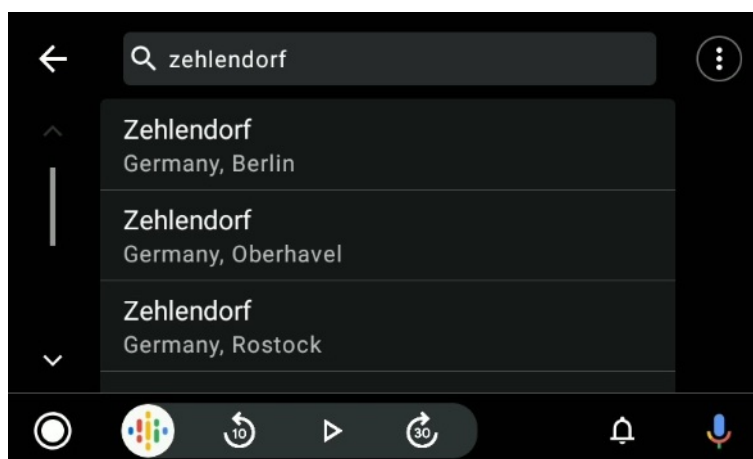

## Screenshots of Navigator 7 on Android Auto

Navigator 7 (Android Auto) - navigation screen with directions, lane assistant and route info

Navigator 7 (Android Auto) - 2D map with position, Live HD Traffic and further options