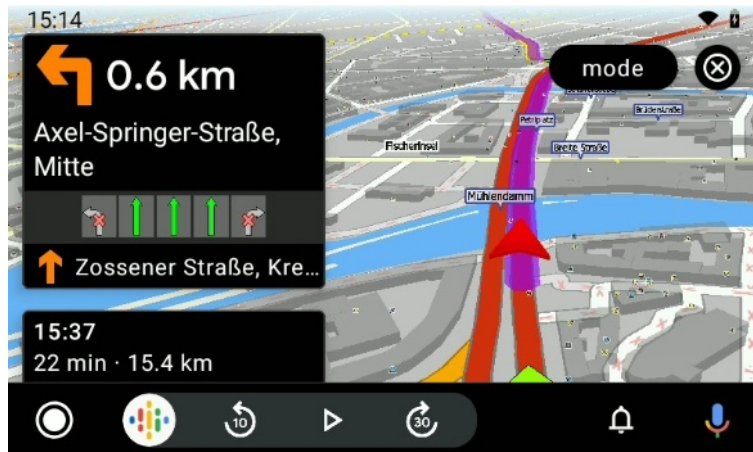

Drivers will be now able to use MapFactor Navigator on their inbuilt [car displays with Android Auto connectivity](#). Because they will not need to check their smartphone displays, driving will be safer and more comfortable. Thanks to the offline map data Navigator on Android Auto will provide directions even without an internet connection.

What stays and what comes new with Navigator 7 for Android Auto?

- still an offline and free gps navigation with voice turn-by-turn guidance,
- fully compatible with Android Auto,
- still easy to use – just Plug and Play!
- not distracting driver's attention during navigation,
- navigation with Google Assistant commands (navigate to..., search for...),
- offers up to 6 favourite items,
- other Navigator features for Android Auto also available:
  - lane assistant
  - Live HD Traffic
  - alternative routes
  - 2D / 3D map mode
  - day / night app mode
- supports one-line searching,
- comes with new notification on the phone,
- meets the strict Google requirements.

## Screenshots of Navigator 7 on Android Auto

Navigator 7 (Android Auto) - navigation screen with directions, lane assistant and route info

Navigator 7 (Android Auto) - 2D map with position, Live HD Traffic and further options