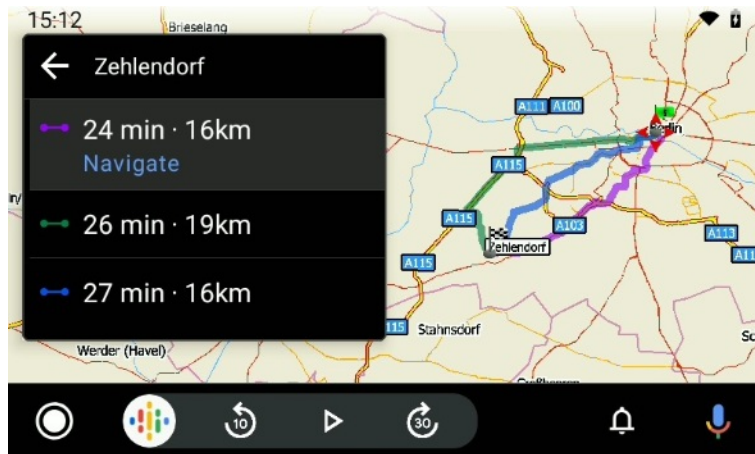

## Screenshots of Navigator 7 on Android Auto

Navigator 7 (Android Auto) - navigation screen with directions, lane assistant and route info

Navigator 7 (Android Auto) - 2D map with position, Live HD Traffic and further options

Navigator 7 (Android Auto) - One-line search

Navigator 7 (Android Auto) - Alternative routes

Navigator 7 (Android Auto) – 3D navigation screen, lane guidance and further route information